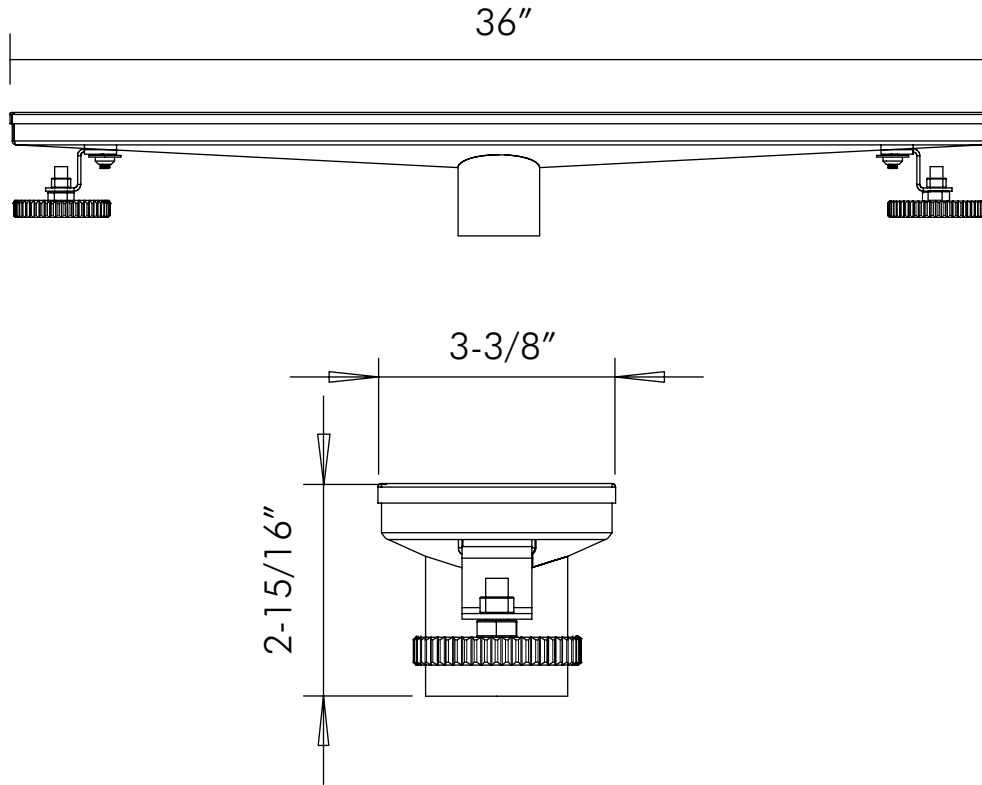

RT0136

DRAIN SYSTEMS **SERIES**

FEATURES

- Stainless steel body
- Brushed stainless steel finish

DRAIN SYSTEMS **RT0136**

MODEL	RT0136
MATERIAL	STAINLESS STEEL
FINISH	BRUSHED STAINLESS STEEL
WIDTH	36"
HEIGHT	3-3/8"
DEPTH	2-15/16"
CUPC	YES